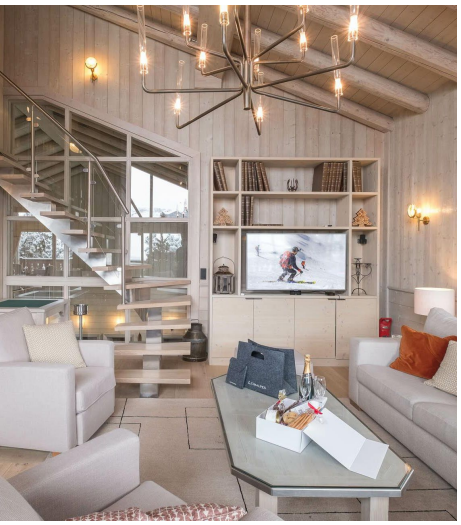

Included services

Tailor-made stay

Tailored welcome

Bath linens

Housekeeping organisation

House linens

Bathroom amenities

Private driver

Butler

Private Chef

Security staff