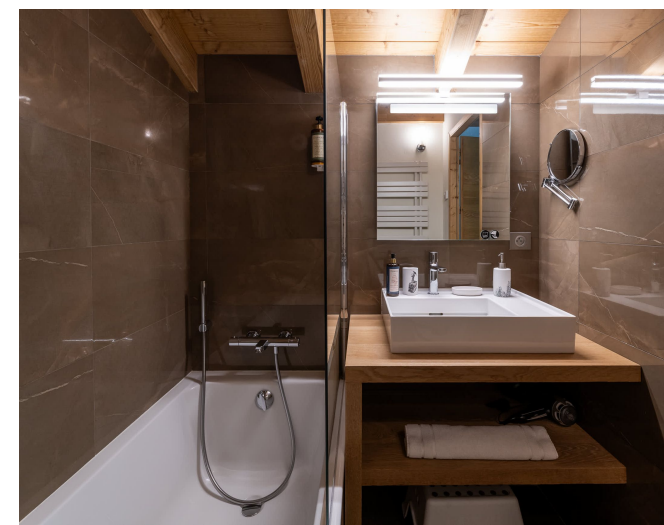

Included services

Tailor-made stay

Tailored welcome

Bath linens

Housekeeping organisation

House linens

Bathroom amenities