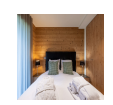

Included services

Tailor-made stay

Tailored welcome

Bath linens

Housekeeping organisation

House linens

Bathroom amenities

Private driver

Butler

Private Chef

Security staff