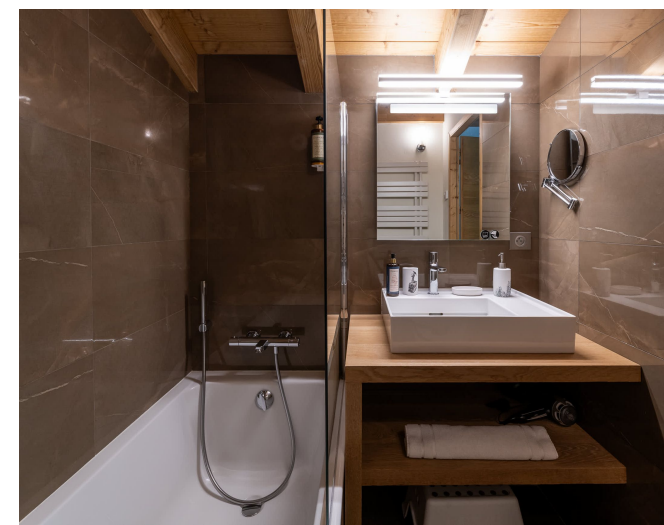

Included services

Tailor-made stay

Tailored welcome

Bath linens

Housekeeping organisation

House linens

Bathroom amenities

Private driver

Butler

Private Chef

Security staff